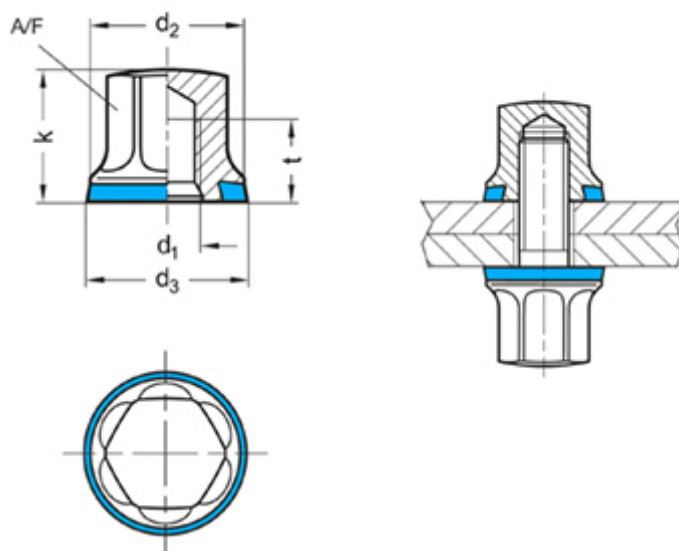

Article number: 201580M10MT

Description: E+G Nut GN 1580-M10-MT-H
Hygienic design H-NBR

Measures

A/F	= 16
d1	= M10
d2	= 21
d3	= 21.8
k	= 18
t min	= 12
Weight in (g)	= 15